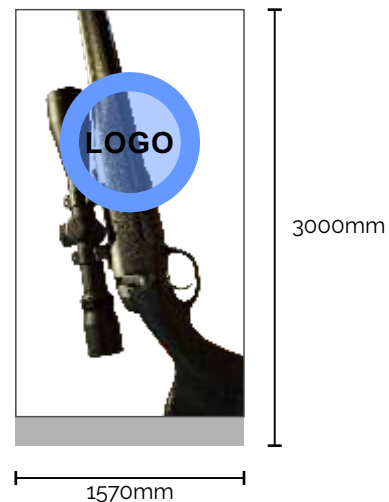

SPECS: TOWER BILLBOARDS

We will be setting up scaffolding towers around Gallagher to allow for a wraparound pvc banner to be attached. Exhibitors can book a tower for their branding.

6M TOWER

Approx size of each side: 5700mm (h) x 2180mm (w)
Size of artwork: 5700mm (h) x 8680mm (w)
Add 50mm bleed on all sides
Artwork will be printed on PVC
Artwork to be supplied as high res pdf

COST: R10,502.00

3M TOWER

Approx size of a side: 3000mm (h) x 1570mm (w)
Size of artwork: 3000mm (h) x 6240mm (w)
Add 50mm bleed on all sides
Artwork will be printed on PVC
Artwork to be supplied as high res pdf