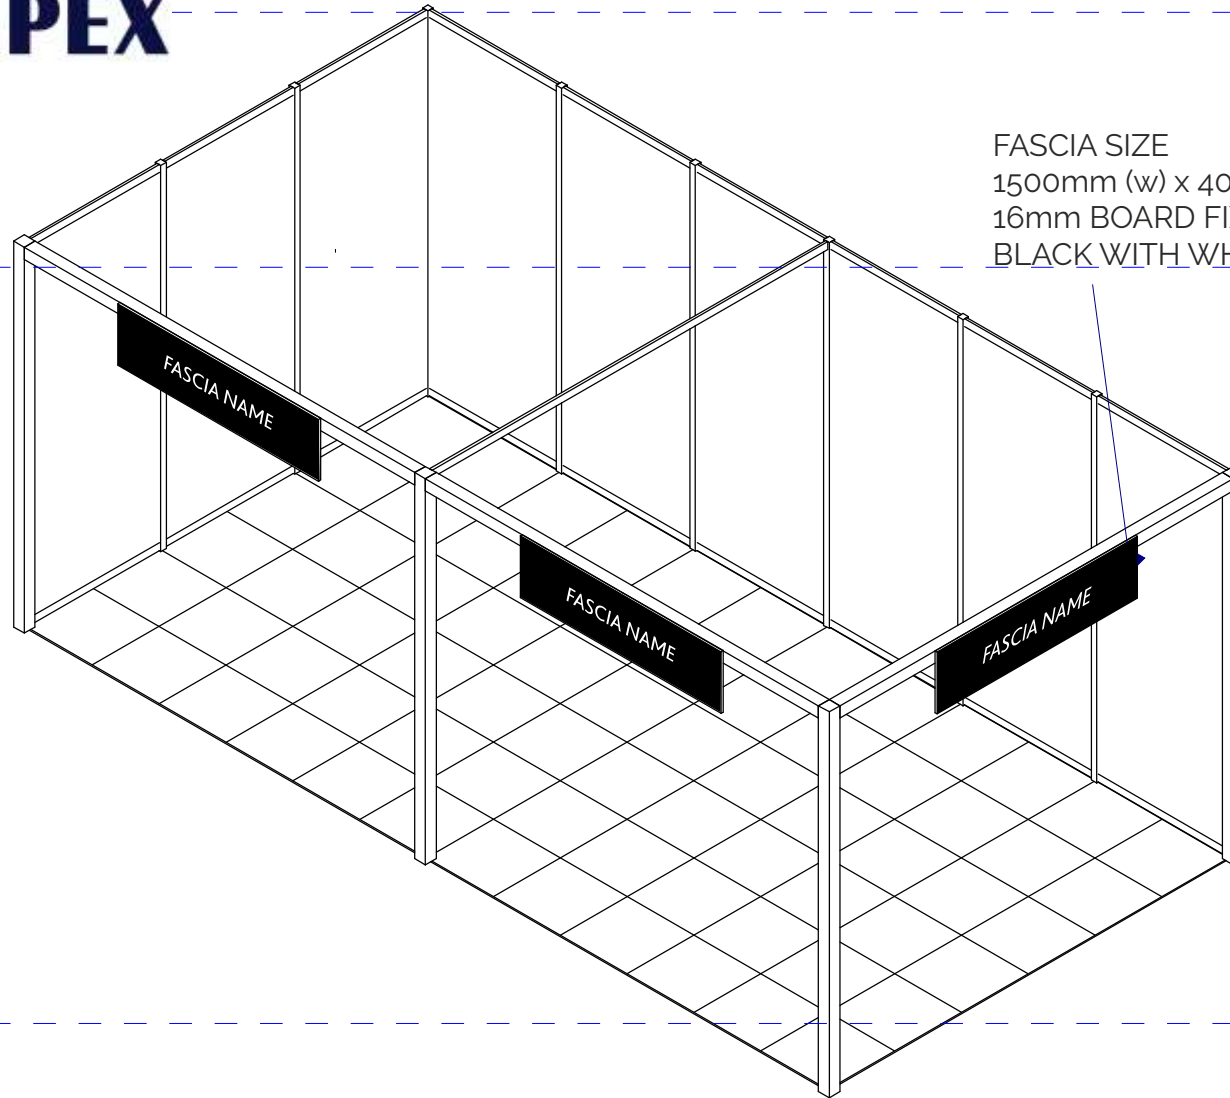

FASCIA SIZE
1500mm (w) x 400mm (h)
16mm BOARD FIXED TO MAXIMA BRACE,
BLACK WITH WHITE LETTERING

6x3 STAND

PERSPECTIVE VIEW

© ALL DESIGNS, DRAWINGS, RENDERINGS, PICTURES, PLANS ARE PROPERTY OF COMPEX®, AND ARE SUBJECT TO COPYRIGHT. ANY UNAUTHORISED COPYING, ADAPTING OR USE, FOR WHATEVER PURPOSE, WHETHER IN FULL OR IN PART, WITHOUT PRIOR WRITTEN CONSENT IS PROHIBITED. ANYONE WHO DISTRIBUTES OR MAKES INFRINGING COPIES OF THIS DESIGN WILL BE GUILTY OF AN INFRINGEMENT OF COPYRIGHT.
IMAGES IN LAYOUT MAY VARY FROM FINAL PRODUCT