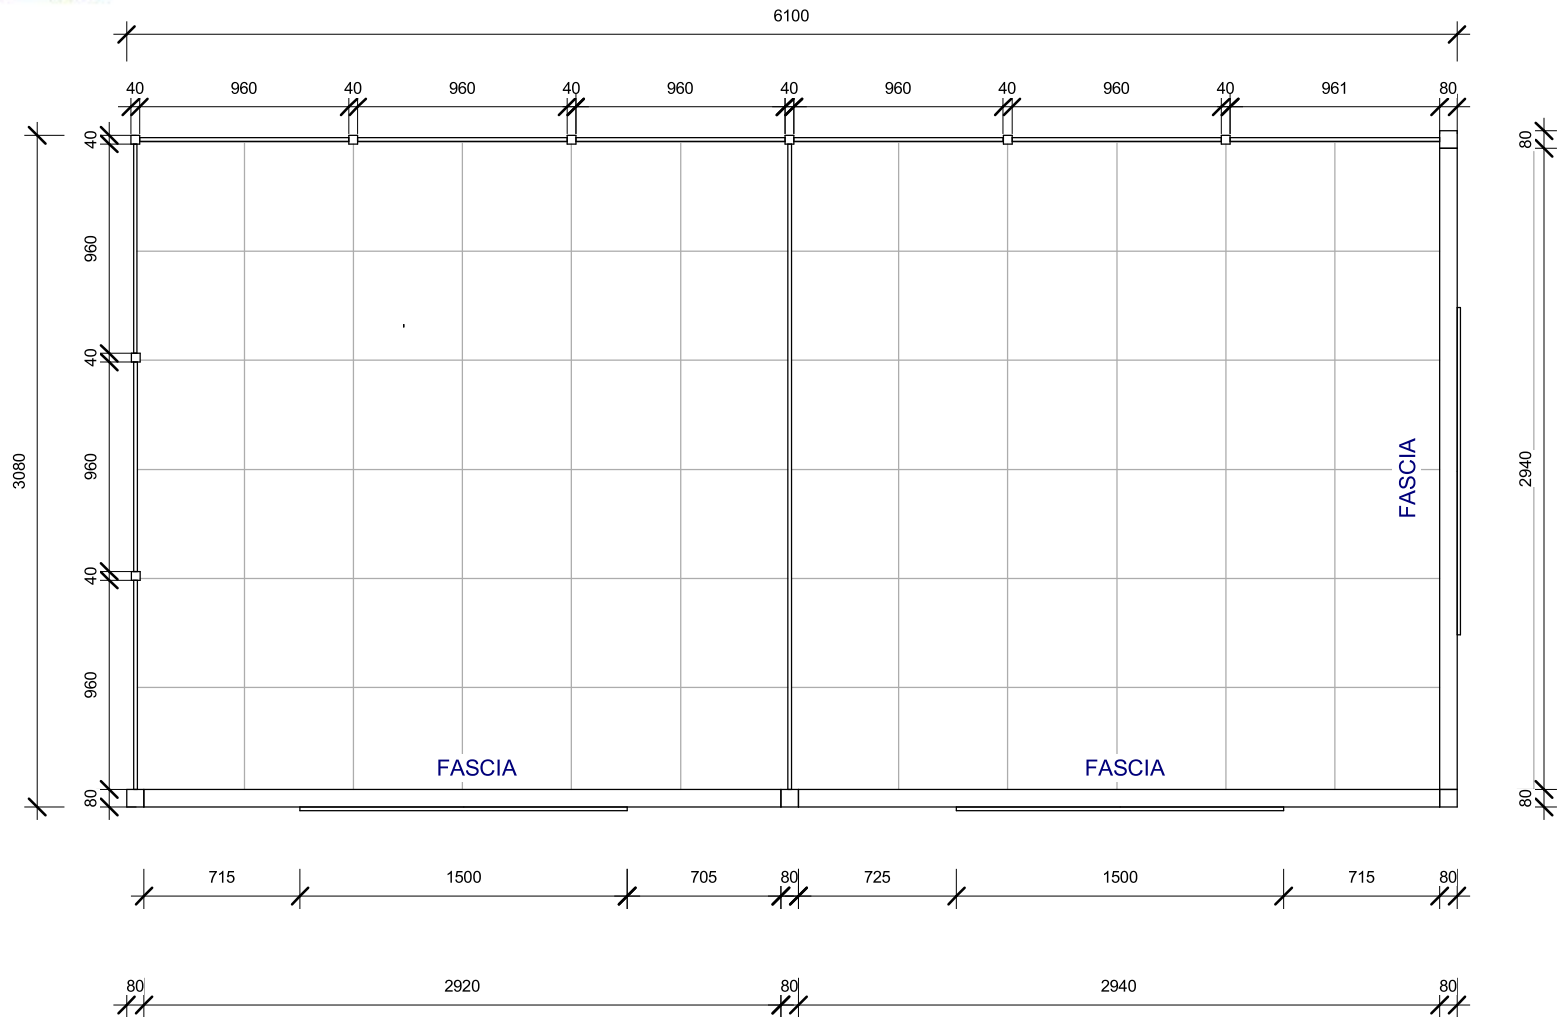

6x3 STAND

TOP VIEW

© ALL DESIGNS, DRAWINGS, RENDERINGS, PICTURES, PLANS ARE PROPERTY OF COMPEX®, AND ARE SUBJECT TO COPYRIGHT. ANY UNAUTHORISED COPYING, ADAPTING OR USE, FOR WHATEVER PURPOSE, WHETHER IN FULL OR IN PART, WITHOUT PRIOR WRITTEN CONSENT IS PROHIBITED. ANYONE WHO DISTRIBUTES OR MAKES INFRINGING COPIES OF THIS DESIGN WILL BE GUILTY OF AN INFRINGEMENT OF COPYRIGHT. IMAGES IN LAYOUT MAY VARY FROM FINAL PRODUCT