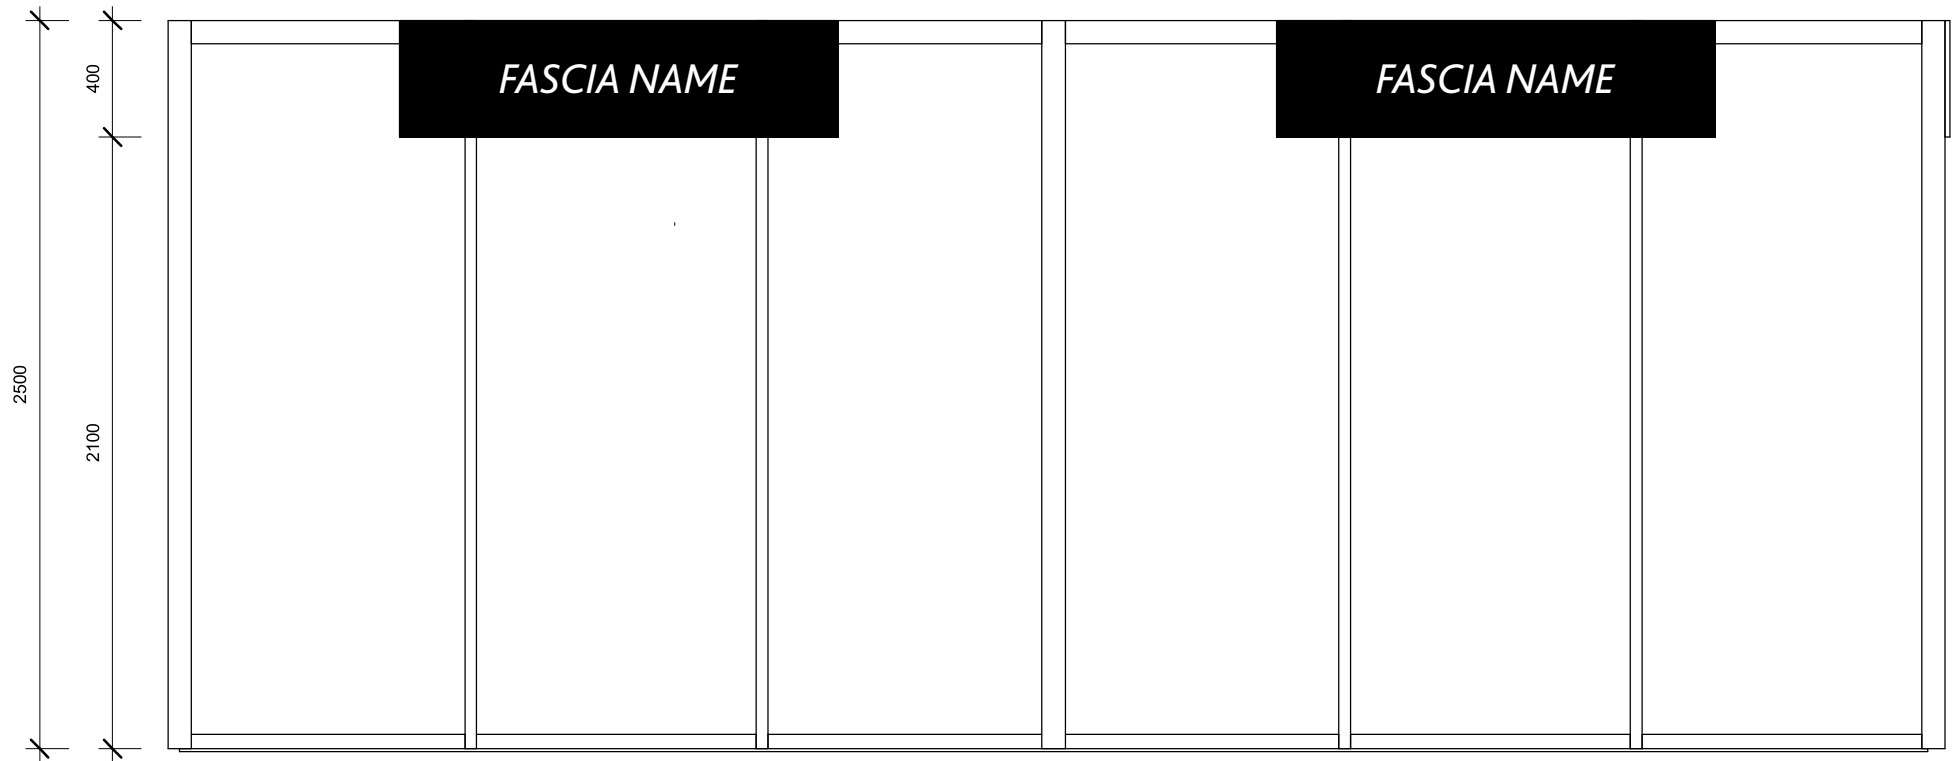

6x3 STAND

FRONT ELEVATION

© ALL DESIGNS, DRAWINGS, RENDERINGS, PICTURES, PLANS ARE PROPERTY OF COMPEX®, AND ARE SUBJECT TO COPYRIGHT. ANY UNAUTHORISED COPYING, ADAPTING OR USE, FOR WHATEVER PURPOSE, WHETHER IN FULL OR IN PART, WITHOUT PRIOR WRITTEN CONSENT IS PROHIBITED. ANYONE WHO DISTRIBUTES OR MAKES INFRINGING COPIES OF THIS DESIGN WILL BE GUILTY OF AN INFRINGEMENT OF COPYRIGHT.
IMAGES IN LAYOUT MAY VARY FROM FINAL PRODUCT